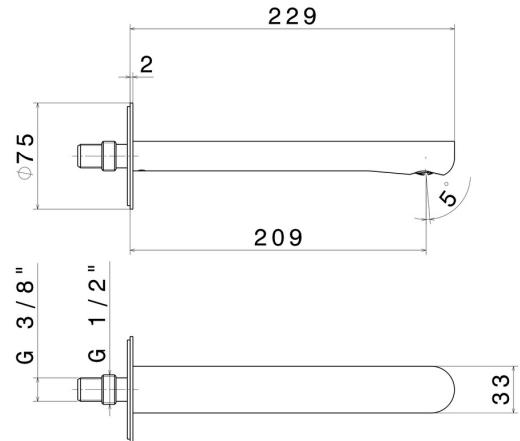

# LINFA II

**69438.01.093**

Wall spout for basin group with 1/2" connection - finish Matt Black

L=209 mm

## FEATURES

Material	<b>Brass</b>
Technology	<b>Save Water</b>
Installation	<b>Wall mounted</b>
Hole type	<b>Single hole</b>
Waste / Drain set	<b>Without waste set</b>

## TECHNICAL DRAWING

 **AR Preview**  
try it in your home

**More Details**  
on our [website](#)

**LINFA II**

**69438.01.093**

Wall spout for basin group with 1/2" connection - finish Matt Black

**AVAILABLE FINISHES**