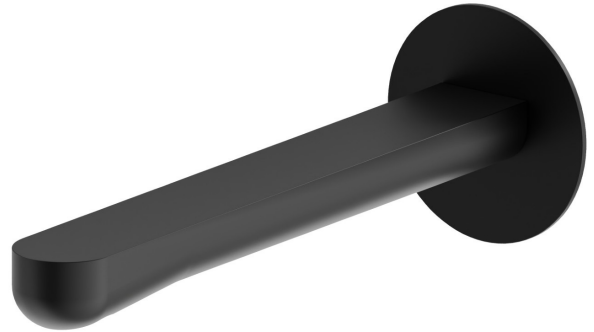

# LINFA II

**69438.01.093**

Wall spout for basin group with 1/2" connection - finish Matt Black

L=209 mm

## FEATURES

Material	<b>Brass</b>
Technology	<b>Save Water</b>
Installation	<b>Wall mounted</b>
Hole type	<b>Single hole</b>
Waste / Drain set	<b>Without waste set</b>

## TECHNICAL DRAWING

 **AR Preview**  
try it in your home

**More Details**  
on our [website](#)

**LINFA II**

**69438.01.093**

Wall spout for basin group with 1/2" connection - finish Matt Black

**AVAILABLE FINISHES**