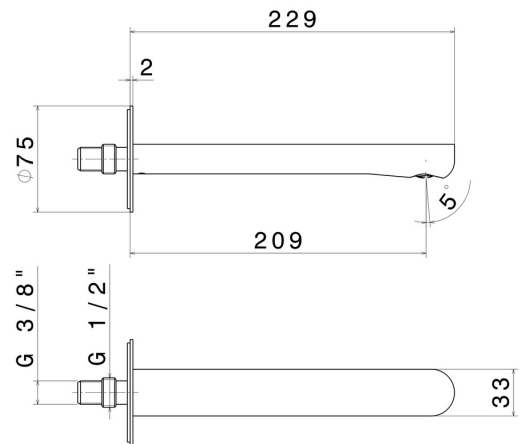

LINFA II

69438.21.018

Wall spout for basin group with 1/2" connection - finish Chrome

L=209 mm

FEATURES

Material	Brass
Technology	Save Water
Installation	Wall mounted
Hole type	Single hole
Waste / Drain set	Without waste set

TECHNICAL DRAWING

 **AR Preview**
try it in your home

More Details
on our [website](#)

LINFA II

69438.21.018

Wall spout for basin group with 1/2" connection - finish Chrome

AVAILABLE FINISHES

21.018