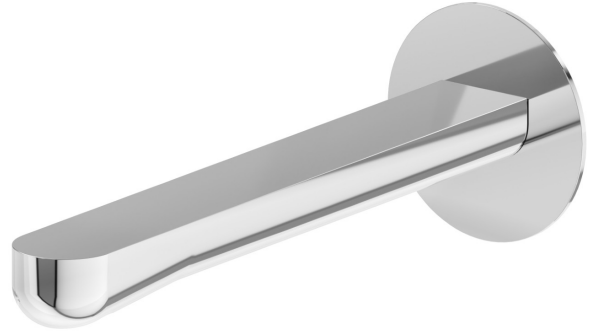

LINFA II

69438.21.018

Wall spout for basin group with 1/2" connection - finish Chrome

L=209 mm

FEATURES

Material	Brass
Technology	Save Water
Installation	Wall mounted
Hole type	Single hole
Waste / Drain set	Without waste set

TECHNICAL DRAWING

 **AR Preview**
try it in your home

More Details
on our [website](#)

LINFA II

69438.21.018

Wall spout for basin group with 1/2" connection - finish Chrome

AVAILABLE FINISHES

21.018

Chrome

01.014

finish Matt White

01.093

finish Matt Black

M0.070

finish Titanium Satin

M0.071