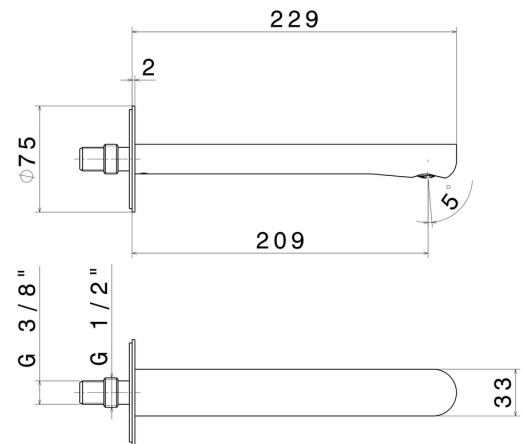

# LINFA II

**69438.M0.070**

Wall spout for basin group with 1/2" connection - finish  
Titanium Satin

L=209 mm

## FEATURES

Material	<b>Brass</b>
Technology	<b>Save Water</b>
Installation	<b>Wall mounted</b>
Hole type	<b>Single hole</b>
Waste / Drain set	<b>Without waste set</b>

## TECHNICAL DRAWING

 **AR Preview**  
try it in your home

**More Details**  
on our [website](#)

**LINFA II**

**69438.M0.070**

Wall spout for basin group with 1/2" connection - finish Titanium Satin

**AVAILABLE FINISHES**