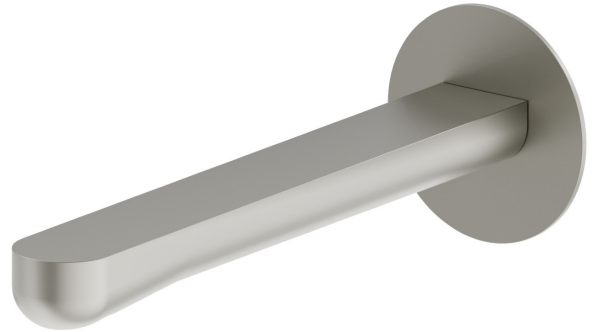

# LINFA II

**69438.M0.070**

Wall spout for basin group with 1/2" connection - finish  
Titanium Satin

L=209 mm

## FEATURES

Material	<b>Brass</b>
Technology	<b>Save Water</b>
Installation	<b>Wall mounted</b>
Hole type	<b>Single hole</b>
Waste / Drain set	<b>Without waste set</b>

## TECHNICAL DRAWING

 **AR Preview**  
try it in your home

**More Details**  
on our [website](#)

**LINFA II**

**69438.M0.070**

Wall spout for basin group with 1/2" connection - finish Titanium Satin

**AVAILABLE FINISHES**