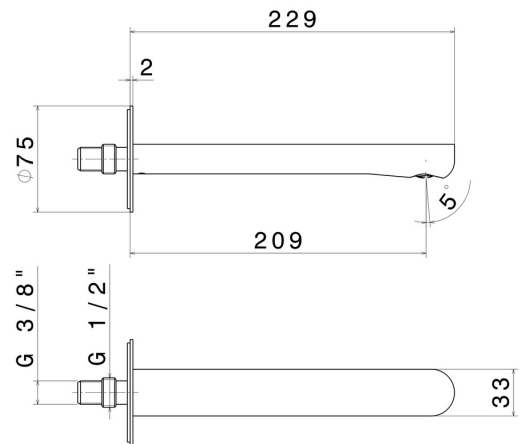

# LINFA II

**69438.M0.071**

Wall spout for basin group with 1/2" connection - finish Gold Satin

L=209 mm

## FEATURES

Material	<b>Brass</b>
Technology	<b>Save Water</b>
Installation	<b>Wall mounted</b>
Hole type	<b>Single hole</b>
Waste / Drain set	<b>Without waste set</b>

## TECHNICAL DRAWING

 **AR Preview**  
try it in your home

More Details  
on our [website](#)

**LINFA II**

**69438.M0.071**

Wall spout for basin group with 1/2" connection - finish Gold Satin

**AVAILABLE FINISHES**