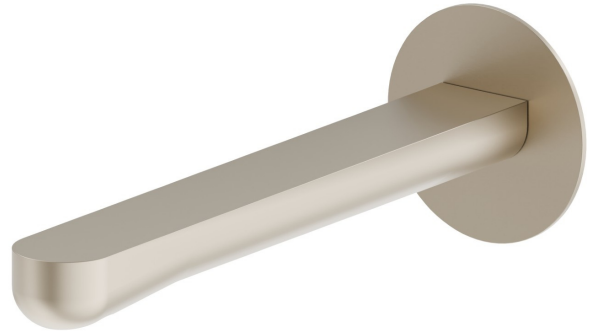

# LINFA II

**69438.M0.071**

Wall spout for basin group with 1/2" connection - finish Gold Satin

L=209 mm

## FEATURES

Material	<b>Brass</b>
Technology	<b>Save Water</b>
Installation	<b>Wall mounted</b>
Hole type	<b>Single hole</b>
Waste / Drain set	<b>Without waste set</b>

## TECHNICAL DRAWING

 **AR Preview**  
try it in your home

More Details  
on our [website](#)

**LINFA II**

**69438.M0.071**

Wall spout for basin group with 1/2" connection - finish Gold Satin

**AVAILABLE FINISHES**