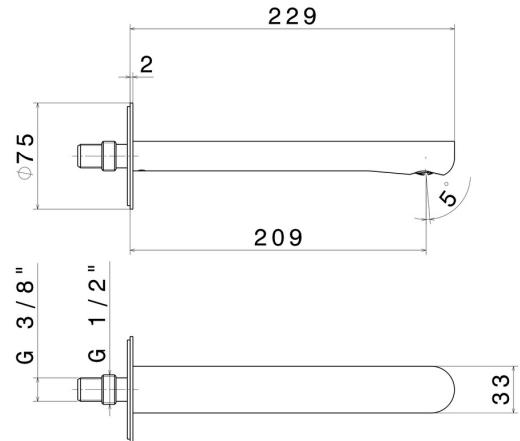

# LINFA II

**69438.M0.072**

Wall spout for basin group with 1/2" connection - finish  
Copper Satin

L=209 mm

## FEATURES

Material	<b>Brass</b>
Technology	<b>Save Water</b>
Installation	<b>Wall mounted</b>
Hole type	<b>Single hole</b>
Waste / Drain set	<b>Without waste set</b>

## TECHNICAL DRAWING

 **AR Preview**  
try it in your home

More Details  
on our [website](#)

**LINFA II**

**69438.M0.072**

Wall spout for basin group with 1/2" connection - finish Copper Satin

**AVAILABLE FINISHES**