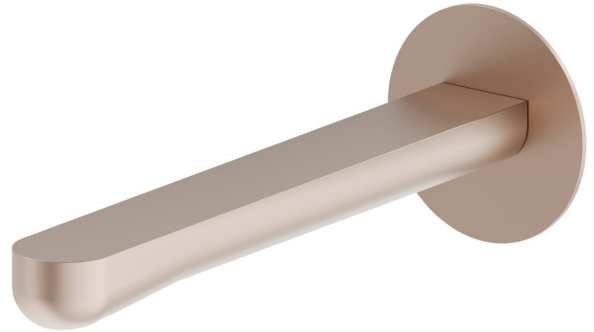

# LINFA II

**69438.M0.072**

Wall spout for basin group with 1/2" connection - finish  
Copper Satin

L=209 mm

## FEATURES

Material	<b>Brass</b>
Technology	<b>Save Water</b>
Installation	<b>Wall mounted</b>
Hole type	<b>Single hole</b>
Waste / Drain set	<b>Without waste set</b>

## TECHNICAL DRAWING

 **AR Preview**  
try it in your home

More Details  
on our [website](#)

**LINFA II**

**69438.M0.072**

Wall spout for basin group with 1/2" connection - finish Copper Satin

**AVAILABLE FINISHES**