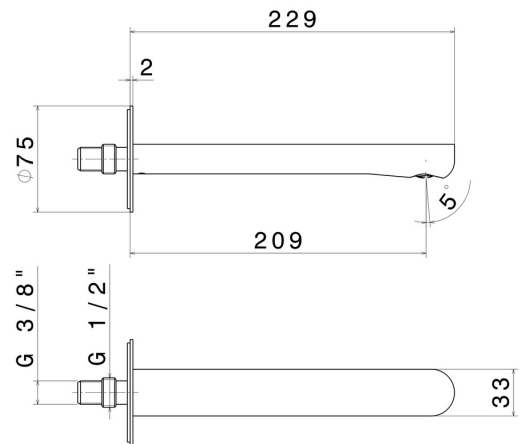

# LINFA II

**69438.M0.075**

Wall spout for basin group with 1/2" connection - finish Copper Glossy

L=209 mm

## FEATURES

Material	<b>Brass</b>
Technology	<b>Save Water</b>
Installation	<b>Wall mounted</b>
Hole type	<b>Single hole</b>
Waste / Drain set	<b>Without waste set</b>

## TECHNICAL DRAWING

**LINFA II**

**69438.M0.075**

Wall spout for basin group with 1/2" connection - finish Copper Glossy

**AVAILABLE FINISHES**

---

**M0.075**

Copper Glossy