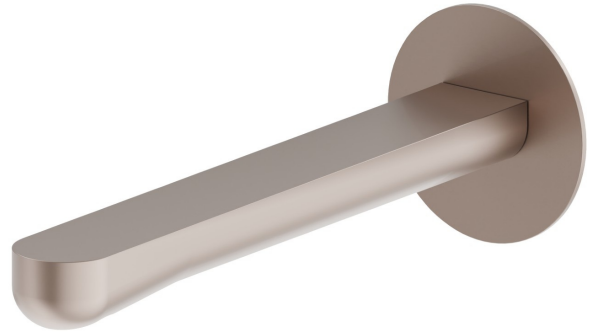

# LINFA II

**69438.M0.075**

Wall spout for basin group with 1/2" connection - finish Copper Glossy

L=209 mm

## FEATURES

Material	<b>Brass</b>
Technology	<b>Save Water</b>
Installation	<b>Wall mounted</b>
Hole type	<b>Single hole</b>
Waste / Drain set	<b>Without waste set</b>

## TECHNICAL DRAWING

**LINFA II**

**69438.M0.075**

Wall spout for basin group with 1/2" connection - finish Copper Glossy

**AVAILABLE FINISHES**

---

**M0.075**

Copper Glossy