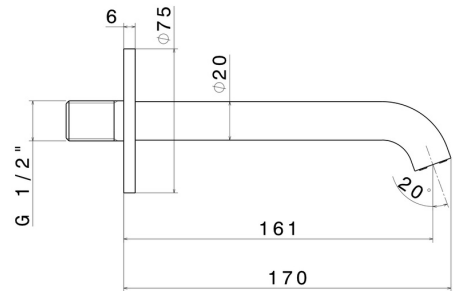

BLINK

70837.01.093

Wall spout for basin group with 1/2" connection - finish Matt Black

L=161 mm

FEATURES

Material	Brass
Technology	Save Water
Installation	Wall mounted

TECHNICAL DRAWING

 **AR Preview**
try it in your home

More Details
on our [website](#)

BLINK

70837.01.093

Wall spout for basin group with 1/2" connection - finish Matt Black

AVAILABLE FINISHES

01.093

Matt Black

21.018