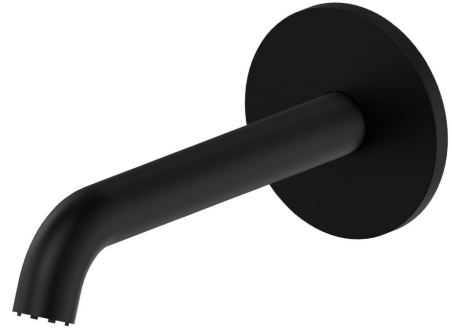

BLINK

70837.01.093

Wall spout for basin group with 1/2" connection - finish Matt Black

L=161 mm

FEATURES

Material	Brass
Technology	Save Water
Installation	Wall mounted

TECHNICAL DRAWING

 **AR Preview**
try it in your home

More Details
on our [website](#)

BLINK

70837.01.093

Wall spout for basin group with 1/2" connection - finish Matt Black

AVAILABLE FINISHES

01.093

Matt Black

21.018

finish Chrome

47.083

finish Groove Bronze

58.061

finish PVD Copper Bronze

58.063

finish PVD Gun Metal

59.098