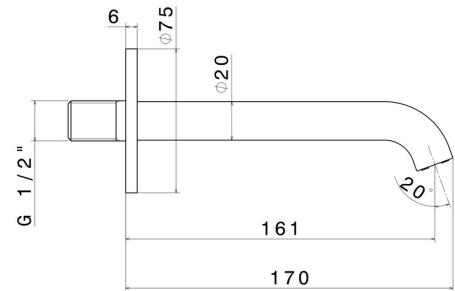

BLINK

70837.21.018

Wall spout for basin group with 1/2" connection - finish
Chrome

L=161 mm

FEATURES

Material	Brass
Technology	Save Water
Installation	Wall mounted

TECHNICAL DRAWING

BLINK

70837.21.018

Wall spout for basin group with 1/2" connection - finish Chrome

AVAILABLE FINISHES

21.018

Chrome

01.093

finish Matt Black

47.083