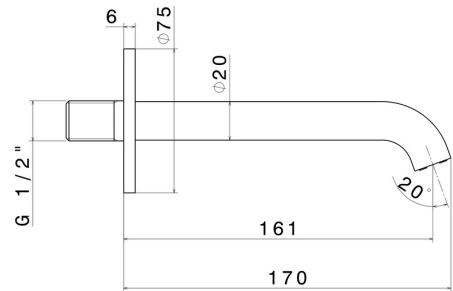

BLINK

70837.47.083

Wall spout for basin group with 1/2" connection - finish
Groove Bronze

L=161 mm

Groove Bronze

FEATURES

Material	Brass
Technology	Save Water
Installation	Wall mounted

TECHNICAL DRAWING

AR Preview
try it in your home

More Details
on our [website](#)

BLINK

70837.47.083

Wall spout for basin group with 1/2" connection - finish Groove Bronze

AVAILABLE FINISHES

47.083

Groove Bronze