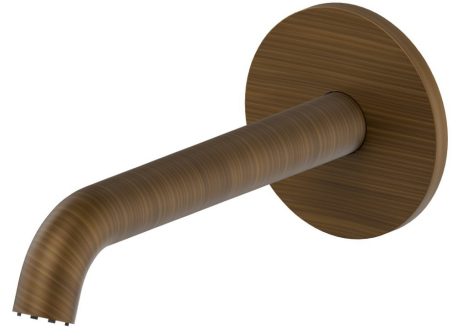

BLINK

70837.47.083

Wall spout for basin group with 1/2" connection - finish
Groove Bronze

L=161 mm

Groove Bronze

FEATURES

Material	Brass
Technology	Save Water
Installation	Wall mounted

TECHNICAL DRAWING

AR Preview
try it in your home

More Details
on our [website](#)

BLINK

70837.47.083

Wall spout for basin group with 1/2" connection - finish Groove Bronze

AVAILABLE FINISHES

47.083

Groove Bronze

01.093

finish Matt Black

21.018

finish Chrome

58.061

finish PVD Copper Bronze

58.063

finish PVD Gun Metal