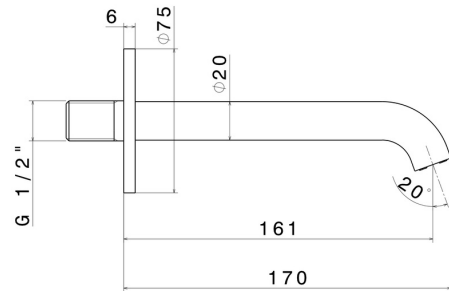

BLINK

70837.58.061

Wall spout for basin group with 1/2" connection - finish PVD Copper Bronze

L=161 mm

PVD Copper Bronze

FEATURES

Material	Brass
Technology	Save Water
Installation	Wall mounted

TECHNICAL DRAWING

BLINK

70837.58.061

Wall spout for basin group with 1/2" connection - finish PVD Copper Bronze

AVAILABLE FINISHES

58.061

PVD Copper Bronze

01.093

finish Matt Black