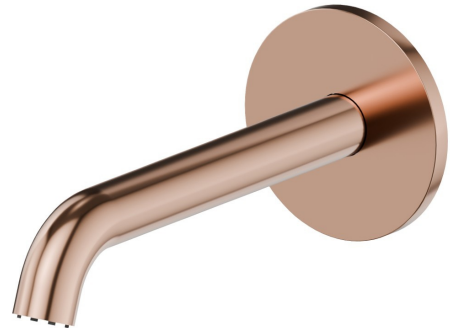

BLINK

70837.58.061

Wall spout for basin group with 1/2" connection - finish PVD Copper Bronze

L=161 mm

PVD Copper Bronze

FEATURES

Material	Brass
Technology	Save Water
Installation	Wall mounted

TECHNICAL DRAWING

BLINK

70837.58.061

Wall spout for basin group with 1/2" connection - finish PVD Copper Bronze

AVAILABLE FINISHES

58.061

PVD Copper Bronze

01.093

finish Matt Black

21.018

finish Chrome

47.083

finish Groove Bronze

58.063

finish PVD Gun Metal

59.098

finish PVD Brushed Pale Gold

61.020

finish PVD Glossy Gold