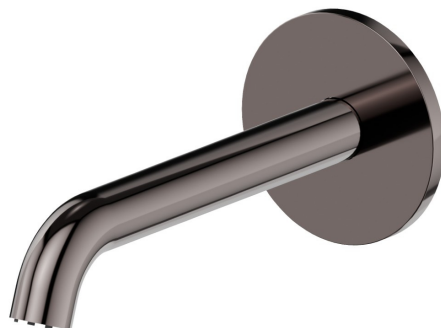

BLINK

70837.58.063

Wall spout for basin group with 1/2" connection - finish PVD Gun Metal

L=161 mm

FEATURES

Material	Brass
Technology	Save Water
Installation	Wall mounted

TECHNICAL DRAWING

BLINK

70837.58.063

Wall spout for basin group with 1/2" connection - finish PVD Gun Metal

AVAILABLE FINISHES

58.063

PVD Gun Metal

01.093

finish Matt Black

21.018

finish Chrome

47.083

finish Groove Bronze

58.061

finish PVD Copper Bronze

59.098

finish PVD Brushed Pale Gold

61.020

finish PVD Glossy Gold