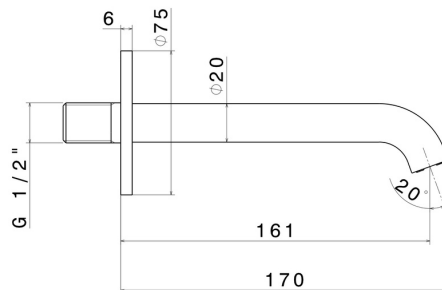

BLINK

70837.58.063

Wall spout for basin group with 1/2" connection - finish PVD Gun Metal

L=161 mm

FEATURES

Material	Brass
Technology	Save Water
Installation	Wall mounted

TECHNICAL DRAWING

BLINK

70837.58.063

Wall spout for basin group with 1/2" connection - finish PVD Gun Metal

AVAILABLE FINISHES

58.063

PVD Gun Metal

01.093

finish Matt Black

21.018