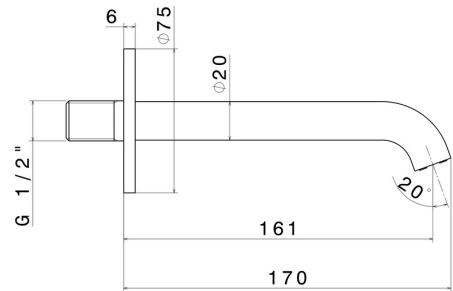

BLINK

70837.59.098

Wall spout for basin group with 1/2" connection - finish PVD Brushed Pale Gold

L=161 mm

PVD Brushed Pale Gold

FEATURES

Material	Brass
Technology	Save Water
Installation	Wall mounted

TECHNICAL DRAWING

BLINK

70837.59.098

Wall spout for basin group with 1/2" connection - finish PVD Brushed Pale Gold

AVAILABLE FINISHES

59.098

PVD Brushed Pale Gold

01.093

finish Matt Black