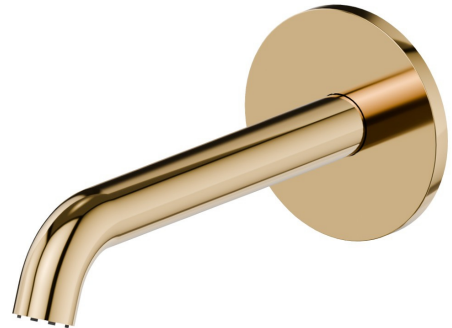

# BLINK

**70837.61.020**

Wall spout for basin group with 1/2" connection - finish PVD Glossy Gold

L=161 mm

PVD Glossy Gold

## TECHNICAL DRAWING

AR Preview  
try it in your home

More Details  
on our [website](#)

**BLINK**

**70837.61.020**

Wall spout for basin group with 1/2" connection - finish PVD Glossy Gold

**AVAILABLE FINISHES**

---

**61.020**

PVD Glossy Gold

**01.093**

finish Matt Black

**21.018**

finish Chrome

**47.083**