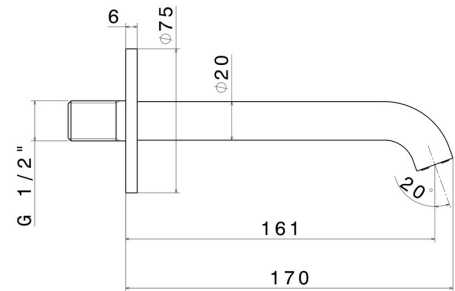

TECHNICAL DRAWING

AR Preview
try it in your home

More Details
on our [website](#)