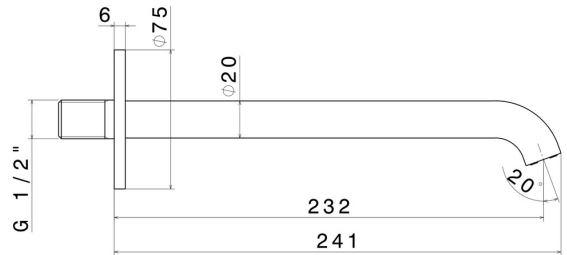

BLINK

70838.01.093

Wall spout for basin group with 1/2" connection - finish Matt Black

L=232 mm

FEATURES

Material	Brass
Technology	Save Water
Installation	Wall mounted

TECHNICAL DRAWING

 **AR Preview**
try it in your home

More Details
on our [website](#)

BLINK

70838.01.093

Wall spout for basin group with 1/2" connection - finish Matt Black

AVAILABLE FINISHES

01.093

Matt Black

21.018