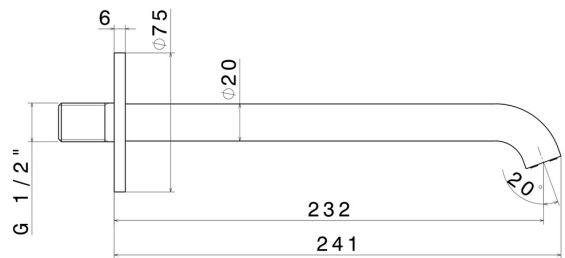

TECHNICAL DRAWING

AR Preview
try it in your home

More Details
on our [website](#)