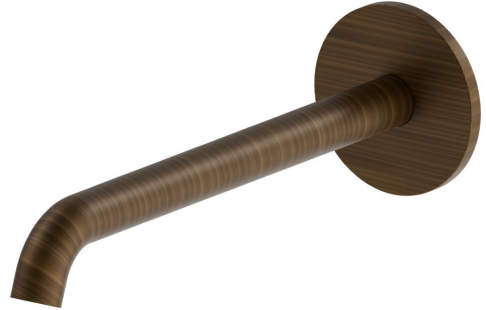

# BLINK

**70838.47.083**

Wall spout for basin group with 1/2" connection - finish  
Groove Bronze

L=232 mm

SAVE  
WATER

Groove Bronze

## FEATURES

Material	<b>Brass</b>
Technology	<b>Save Water</b>
Installation	<b>Wall mounted</b>

## TECHNICAL DRAWING

**BLINK**

**70838.47.083**

Wall spout for basin group with 1/2" connection - finish Groove Bronze

**AVAILABLE FINISHES**

---

**47.083**

Groove Bronze

**59.098**

finish PVD Brushed Pale Gold

**61.020**

finish PVD Glossy Gold