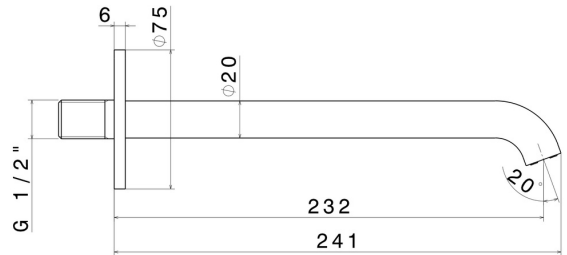

# BLINK

**70838.47.083**

Wall spout for basin group with 1/2" connection - finish  
Groove Bronze

L=232 mm

SAVE  
WATER

Groove Bronze

## TECHNICAL DRAWING

**BLINK**

**70838.47.083**

Wall spout for basin group with 1/2" connection - finish Groove Bronze

**AVAILABLE FINISHES**

---

**47.083**

Groove Bronze