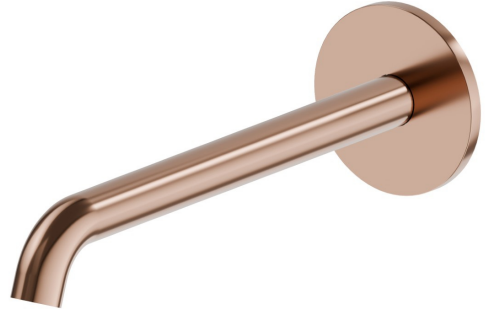

BLINK

70838.58.061

Wall spout for basin group with 1/2" connection - finish PVD Copper Bronze

L=232 mm

PVD Copper Bronze

FEATURES

Material	Brass
Technology	Save Water
Installation	Wall mounted

TECHNICAL DRAWING

BLINK

70838.58.061

Wall spout for basin group with 1/2" connection - finish PVD Copper Bronze

AVAILABLE FINISHES

58.061

PVD Copper Bronze

01.093

finish Matt Black

21.018

finish Chrome

47.083

finish Groove Bronze

58.063

finish PVD Gun Metal

59.098

finish PVD Brushed Pale Gold

61.020

finish PVD Glossy Gold