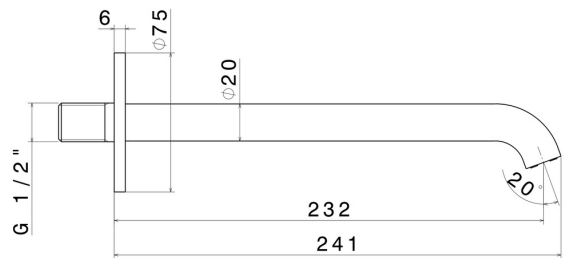

BLINK

70838.58.061

Wall spout for basin group with 1/2" connection - finish PVD Copper Bronze

L=232 mm

PVD Copper Bronze

FEATURES

Material	Brass
Technology	Save Water
Installation	Wall mounted

TECHNICAL DRAWING

BLINK

70838.58.061

Wall spout for basin group with 1/2" connection - finish PVD Copper Bronze

AVAILABLE FINISHES

58.061

PVD Copper Bronze

01.093

finish Matt Black