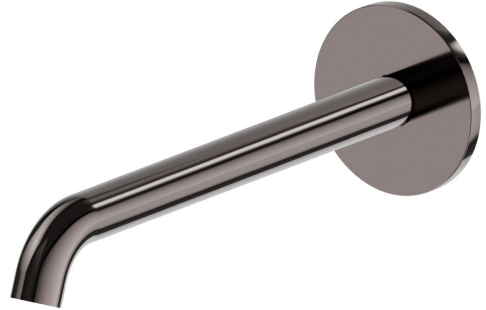

# BLINK

**70838.58.063**

Wall spout for basin group with 1/2" connection - finish PVD Gun Metal

L=232 mm

PVD Gun Metal

## FEATURES

Material	<b>Brass</b>
Technology	<b>Save Water</b>
Installation	<b>Wall mounted</b>

## TECHNICAL DRAWING

AR Preview  
try it in your home

More Details  
on our [website](#)

**BLINK**

**70838.58.063**

Wall spout for basin group with 1/2" connection - finish PVD Gun Metal

**AVAILABLE FINISHES**