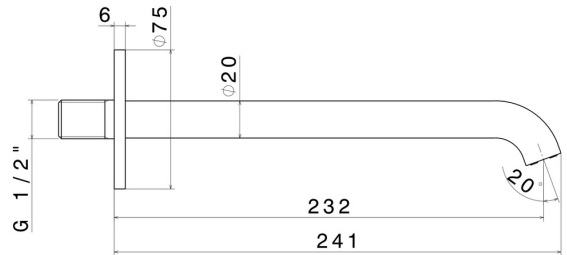

TECHNICAL DRAWING

AR Preview
try it in your home

More Details
on our [website](#)