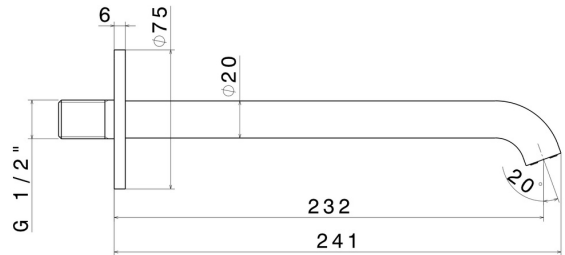

BLINK

70838.59.098

Wall spout for basin group with 1/2" connection - finish PVD Brushed Pale Gold

L=232 mm

PVD Brushed Pale Gold

FEATURES

Material	Brass
Technology	Save Water
Installation	Wall mounted

TECHNICAL DRAWING

BLINK

70838.59.098

Wall spout for basin group with 1/2" connection - finish PVD Brushed Pale Gold

AVAILABLE FINISHES

59.098

PVD Brushed Pale Gold

01.093

finish Matt Black