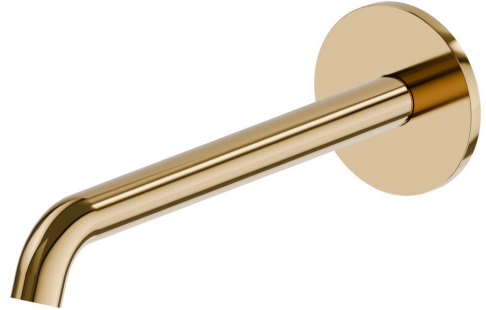

BLINK

70838.61.020

Wall spout for basin group with 1/2" connection - finish PVD Glossy Gold

L=232 mm

PVD Glossy Gold

FEATURES

Material	Brass
Technology	Save Water
Installation	Wall mounted

TECHNICAL DRAWING

AR Preview
try it in your home

More Details
on our [website](#)

BLINK

70838.61.020

Wall spout for basin group with 1/2" connection - finish PVD Glossy Gold

AVAILABLE FINISHES

61.020

PVD Glossy Gold

01.093

finish Matt Black

21.018

finish Chrome

47.083

finish Groove Bronze

58.061

finish PVD Copper Bronze

58.063

finish PVD Gun Metal

59.098

finish PVD Brushed Pale Gold

AR Preview
try it in your home

More Details
on our [website](#)