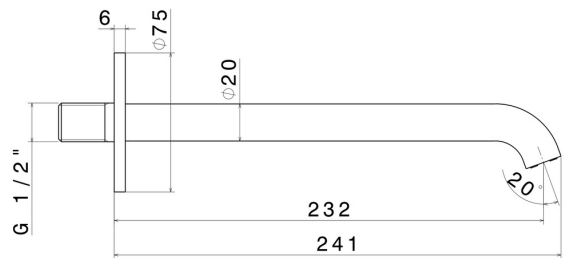

BLINK

70838.61.020

Wall spout for basin group with 1/2" connection - finish PVD Glossy Gold

L=232 mm

PVD Glossy Gold

FEATURES

Material	Brass
Technology	Save Water
Installation	Wall mounted

TECHNICAL DRAWING

AR Preview
try it in your home

More Details
on our [website](#)

BLINK

70838.61.020

Wall spout for basin group with 1/2" connection - finish PVD Glossy Gold

AVAILABLE FINISHES

61.020

PVD Glossy Gold