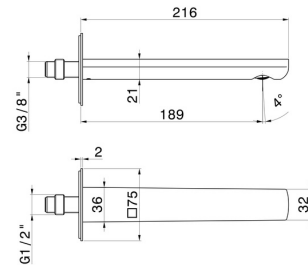

## 72036.01.014

Wall spout for basin group with 1/2" connection - finish Matt White

L=189 mm. Ø75

### TECHNICAL DRAWING

**HAKA**

**72036.01.014**

Wall spout for basin group with 1/2" connection - finish Matt White

**AVAILABLE FINISHES**

---

**01.014**

Matt White