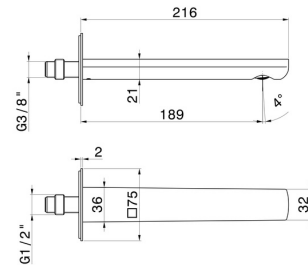

HAKA

72036.01.093

Wall spout for basin group with 1/2" connection - finish Matt Black

L=189 mm. Ø75

FEATURES

Material	Brass
Technology	Save Water
Installation	Wall mounted

TECHNICAL DRAWING

HAKA

72036.01.093

Wall spout for basin group with 1/2" connection - finish Matt Black

AVAILABLE FINISHES

01.093

Matt Black

01.014

finish Matt White

21.018