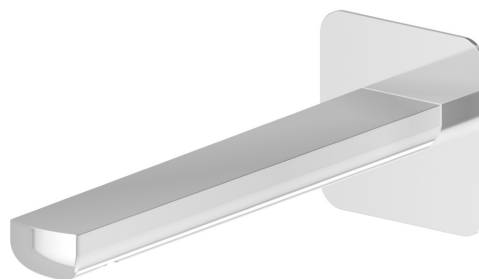

HAKA

72036.21.018

Wall spout for basin group with 1/2" connection - finish
Chrome

L=189 mm. Ø75

FEATURES

Material	Brass
Technology	Save Water
Installation	Wall mounted

TECHNICAL DRAWING

HAKA

72036.21.018

Wall spout for basin group with 1/2" connection - finish Chrome

AVAILABLE FINISHES

21.018

Chrome

01.014

finish Matt White

01.093