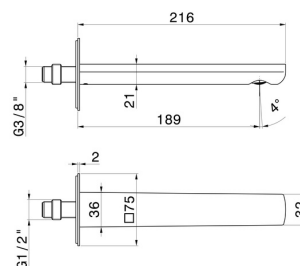

HAKA

72036.21.018

Wall spout for basin group with 1/2" connection - finish
Chrome

L=189 mm. Ø75

FEATURES

Material	Brass
Technology	Save Water
Installation	Wall mounted

TECHNICAL DRAWING

HAKA

72036.21.018

Wall spout for basin group with 1/2" connection - finish Chrome

AVAILABLE FINISHES

21.018

Chrome

01.014

finish Matt White

01.093