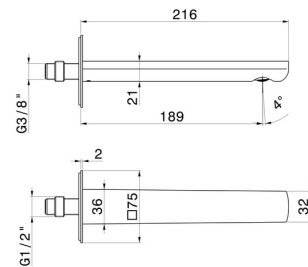

HAKA

72036.59.064

Wall spout for basin group with 1/2" connection - finish PVD
Brushed Gun Metal

L=189 mm. Ø75

PVD Brushed Gun Metal

FEATURES

Material	Brass
Technology	Save Water
Installation	Wall mounted

TECHNICAL DRAWING

HAKA

72036.59.064

Wall spout for basin group with 1/2" connection - finish PVD Brushed Gun Metal

AVAILABLE FINISHES

59.064

PVD Brushed Gun Metal

01.014

finish Matt White

59.097

finish PVD Brushed Gold