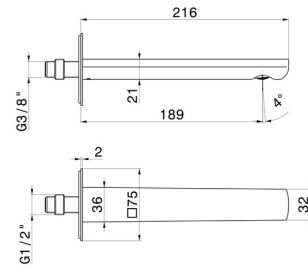

# HAKA

**72036.59.066**

Wall spout for basin group with 1/2" connection - finish PVD  
Brushed steel

L=189 mm. Ø75

PVD Brushed steel

## FEATURES

Material	<b>Brass</b>
Technology	<b>Save Water</b>
Installation	<b>Wall mounted</b>

## TECHNICAL DRAWING

**HAKA**

**72036.59.066**

Wall spout for basin group with 1/2" connection - finish PVD Brushed steel

**AVAILABLE FINISHES**

---

**59.066**

PVD Brushed steel