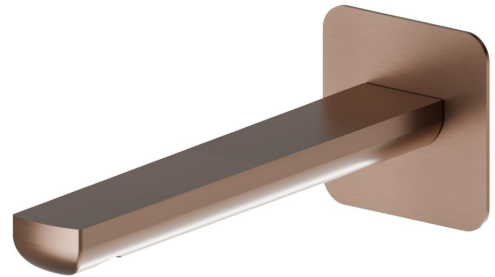

HAKA

72036.59.067

Wall spout for basin group with 1/2" connection - finish PVD Brushed Copper Bronze

L=189 mm. Ø75

PVD Brushed Copper Bronze

FEATURES

Material	Brass
Technology	Save Water
Installation	Wall mounted

TECHNICAL DRAWING

HAKA

72036.59.067

Wall spout for basin group with 1/2" connection - finish PVD Brushed Copper Bronze

AVAILABLE FINISHES

59.067

PVD Brushed Copper Bronze

01.014

finish Matt White

01.093

finish Matt Black

21.018

finish Chrome

59.064

finish PVD Brushed Gun Metal

59.066

finish PVD Brushed steel

59.097

finish PVD Brushed Gold