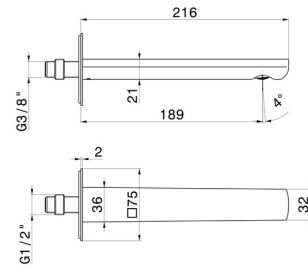

HAKA

72036.59.067

Wall spout for basin group with 1/2" connection - finish PVD Brushed Copper Bronze

L=189 mm. Ø75

PVD Brushed Copper Bronze

FEATURES

Material	Brass
Technology	Save Water
Installation	Wall mounted

TECHNICAL DRAWING

HAKA

72036.59.067

Wall spout for basin group with 1/2" connection - finish PVD Brushed Copper Bronze

AVAILABLE FINISHES

59.067

PVD Brushed Copper Bronze

01.014