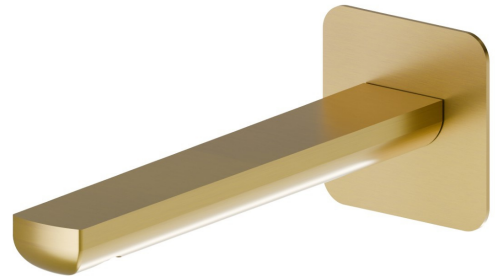

HAKA

72036.59.097

Wall spout for basin group with 1/2" connection - finish PVD Brushed Gold

L=189 mm. Ø75

PVD Brushed Gold

FEATURES

Material	Brass
Technology	Save Water
Installation	Wall mounted

TECHNICAL DRAWING

HAKA

72036.59.097

Wall spout for basin group with 1/2" connection - finish PVD Brushed Gold

AVAILABLE FINISHES

59.097

PVD Brushed Gold

01.014

finish Matt White

01.093

finish Matt Black

21.018

finish Chrome

59.064

finish PVD Brushed Gun Metal

59.066

finish PVD Brushed steel

59.067

finish PVD Brushed Copper Bronze