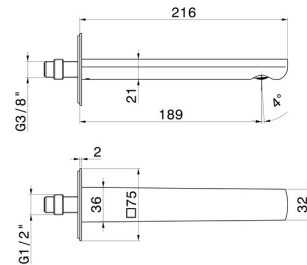

HAKA

72036.59.097

Wall spout for basin group with 1/2" connection - finish PVD Brushed Gold

L=189 mm. Ø75

PVD Brushed Gold

FEATURES

Material	Brass
Technology	Save Water
Installation	Wall mounted

TECHNICAL DRAWING

HAKA

72036.59.097

Wall spout for basin group with 1/2" connection - finish PVD Brushed Gold

AVAILABLE FINISHES

59.097

PVD Brushed Gold

01.014

finish Matt White

59.067

finish PVD Brushed Copper Bronze