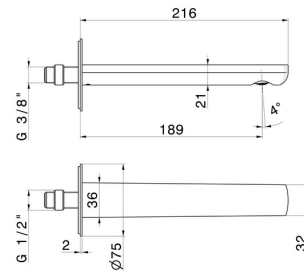

HAKA

72037.01.014

Wall spout for basin group with 1/2" connection - finish Matt White

L=189 mm

FEATURES

Material	Brass
Technology	Save Water
Installation	Wall mounted

TECHNICAL DRAWING

HAKA

72037.01.014

Wall spout for basin group with 1/2" connection - finish Matt White

AVAILABLE FINISHES

01.014

Matt White

01.093

finish Matt Black

21.018