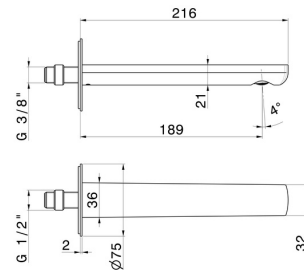

# HAKA

**72037.01.093**

Wall spout for basin group with 1/2" connection - finish Matt Black

L=189 mm

## FEATURES

Material	<b>Brass</b>
Technology	<b>Save Water</b>
Installation	<b>Wall mounted</b>

## TECHNICAL DRAWING

**HAKA**

**72037.01.093**

Wall spout for basin group with 1/2" connection - finish Matt Black

**AVAILABLE FINISHES**

---

**01.093**

Matt Black