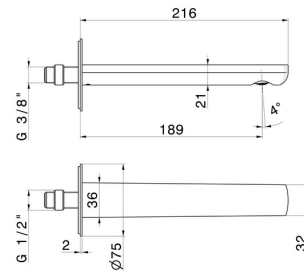

HAKA

72037.59.064

Wall spout for basin group with 1/2" connection - finish PVD Brushed Gun Metal

L=189 mm

FEATURES

Material	Brass
Technology	Save Water
Installation	Wall mounted

TECHNICAL DRAWING

HAKA

72037.59.064

Wall spout for basin group with 1/2" connection - finish PVD Brushed Gun Metal

AVAILABLE FINISHES

59.064

PVD Brushed Gun Metal

01.014

finish Matt White

01.093