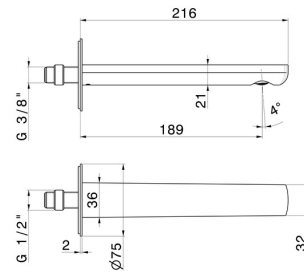

# HAKA

**72037.59.066**

Wall spout for basin group with 1/2" connection - finish PVD  
Brushed steel

L=189 mm

PVD Brushed steel

## FEATURES

Material

**Brass**

Technology

**Save Water**

Installation

**Wall mounted**

## TECHNICAL DRAWING

**HAKA**

**72037.59.066**

Wall spout for basin group with 1/2" connection - finish PVD Brushed steel

**AVAILABLE FINISHES**

---

**59.066**

PVD Brushed steel