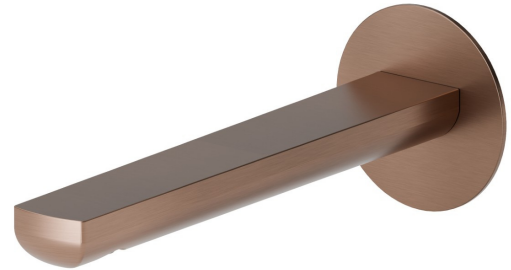

HAKA

72037.59.067

Wall spout for basin group with 1/2" connection - finish PVD Brushed Copper Bronze

L=189 mm

PVD Brushed Copper Bronze

FEATURES

Material	Brass
Technology	Save Water
Installation	Wall mounted

TECHNICAL DRAWING

HAKA

72037.59.067

Wall spout for basin group with 1/2" connection - finish PVD Brushed Copper Bronze

AVAILABLE FINISHES

59.067

PVD Brushed Copper Bronze

01.014

finish Matt White

01.093

finish Matt Black

21.018

finish Chrome

59.064

finish PVD Brushed Gun Metal

59.066

finish PVD Brushed steel

59.097

finish PVD Brushed Gold