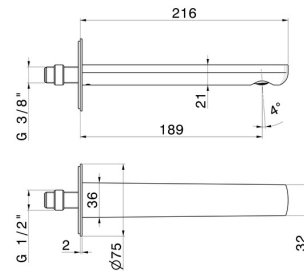

HAKA

72037.59.067

Wall spout for basin group with 1/2" connection - finish PVD Brushed Copper Bronze

L=189 mm

PVD Brushed Copper Bronze

FEATURES

Material	Brass
Technology	Save Water
Installation	Wall mounted

TECHNICAL DRAWING

HAKA

72037.59.067

Wall spout for basin group with 1/2" connection - finish PVD Brushed Copper Bronze

AVAILABLE FINISHES

59.067

PVD Brushed Copper Bronze

01.014