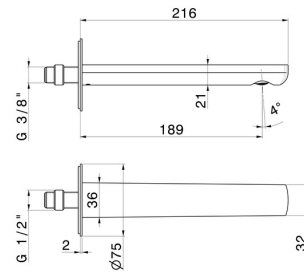

# HAKA

**72037.59.097**

Wall spout for basin group with 1/2" connection - finish PVD Brushed Gold

L=189 mm

SAVE  
WATER

PVD Brushed Gold

## FEATURES

Material

**Brass**

Technology

**Save Water**

Installation

**Wall mounted**

## TECHNICAL DRAWING

**AR Preview**  
try it in your home

**More Details**  
on our [website](#)

**HAKA**

**72037.59.097**

Wall spout for basin group with 1/2" connection - finish PVD Brushed Gold

**AVAILABLE FINISHES**