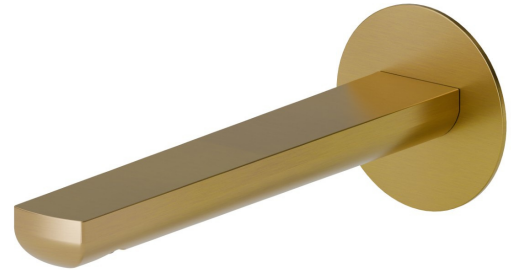

# HAKA

**72037.59.097**

Wall spout for basin group with 1/2" connection - finish PVD Brushed Gold

L=189 mm

SAVE  
WATER

PVD Brushed Gold

## FEATURES

Material

**Brass**

Technology

**Save Water**

Installation

**Wall mounted**

## TECHNICAL DRAWING

**AR Preview**  
try it in your home

**More Details**  
on our [website](#)

**HAKA**

**72037.59.097**

Wall spout for basin group with 1/2" connection - finish PVD Brushed Gold

**AVAILABLE FINISHES**

---

**59.097**

PVD Brushed Gold

**01.014**

finish Matt White

**01.093**

finish Matt Black

**21.018**