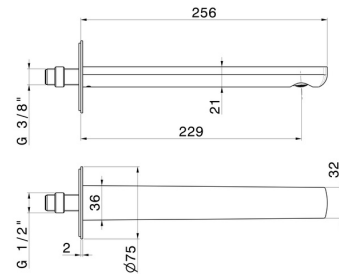

HAKA

72038.01.014

Wall spout for basin group with 1/2" connection - finish Matt White

L=229 mm

FEATURES

Material	Brass
Technology	Save Water
Installation	Wall mounted

TECHNICAL DRAWING

HAKA

72038.01.014

Wall spout for basin group with 1/2" connection - finish Matt White

AVAILABLE FINISHES

01.014

Matt White

01.093

finish Matt Black

21.018