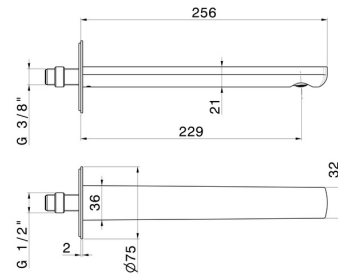

HAKA

72038.01.093

Wall spout for basin group with 1/2" connection - finish Matt Black

L=229 mm

FEATURES

- | | |
|--------------|---------------------|
| Material | Brass |
| Technology | Save Water |
| Installation | Wall mounted |

TECHNICAL DRAWING

 **AR Preview**
try it in your home

More Details
on our [website](#)

HAKA

72038.01.093

Wall spout for basin group with 1/2" connection - finish Matt Black

AVAILABLE FINISHES

01.093