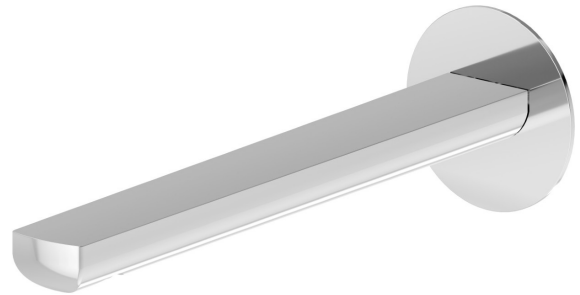

HAKA

72038.21.018

Wall spout for basin group with 1/2" connection - finish
Chrome

L=229 mm

FEATURES

- | | |
|--------------|---------------------|
| Material | Brass |
| Technology | Save Water |
| Installation | Wall mounted |

TECHNICAL DRAWING

AR Preview
try it in your home

More Details
on our [website](#)

HAKA

72038.21.018

Wall spout for basin group with 1/2" connection - finish Chrome

AVAILABLE FINISHES

21.018