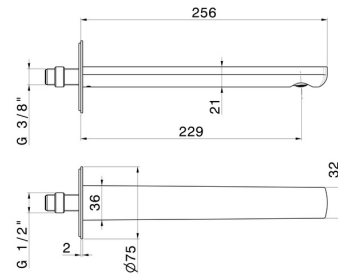

HAKA

72038.21.018

Wall spout for basin group with 1/2" connection - finish
Chrome

L=229 mm

FEATURES

- | | |
|--------------|---------------------|
| Material | Brass |
| Technology | Save Water |
| Installation | Wall mounted |

TECHNICAL DRAWING

AR Preview
try it in your home

More Details
on our [website](#)

HAKA

72038.21.018

Wall spout for basin group with 1/2" connection - finish Chrome

AVAILABLE FINISHES

21.018