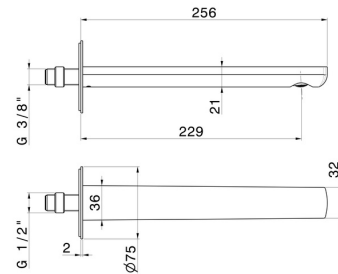

HAKA

72038.59.064

Wall spout for basin group with 1/2" connection - finish PVD Brushed Gun Metal

L=229 mm

SAVE WATER

PVD Brushed Gun Metal

FEATURES

Material

Brass

Technology

Save Water

Installation

Wall mounted

TECHNICAL DRAWING

HAKA

72038.59.064

Wall spout for basin group with 1/2" connection - finish PVD Brushed Gun Metal

AVAILABLE FINISHES

59.064

PVD Brushed Gun Metal

01.014

finish Matt White

01.093

finish Matt Black