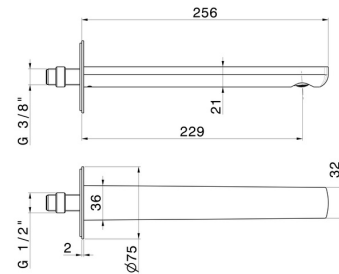

HAKA

72038.59.066

Wall spout for basin group with 1/2" connection - finish PVD
Brushed steel

L=229 mm

FEATURES

Material	Brass
Technology	Save Water
Installation	Wall mounted

TECHNICAL DRAWING

HAKA

72038.59.066

Wall spout for basin group with 1/2" connection - finish PVD Brushed steel

AVAILABLE FINISHES

59.066

PVD Brushed steel

01.014

finish Matt White

01.093