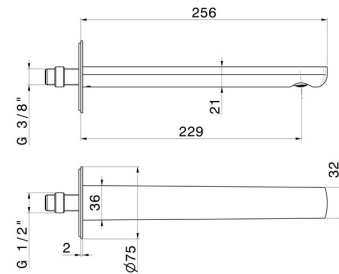

# HAKA

**72038.59.067**

Wall spout for basin group with 1/2" connection - finish PVD Brushed Copper Bronze

L=229 mm

PVD Brushed Copper Bronze

## FEATURES

Material	<b>Brass</b>
Technology	<b>Save Water</b>
Installation	<b>Wall mounted</b>

## TECHNICAL DRAWING

**HAKA**

**72038.59.067**

Wall spout for basin group with 1/2" connection - finish PVD Brushed Copper Bronze

**AVAILABLE FINISHES**

---

**59.067**

PVD Brushed Copper Bronze