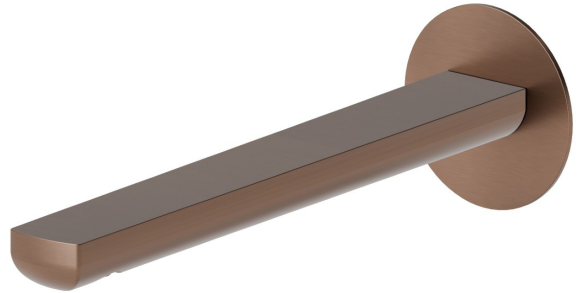

# HAKA

**72038.59.067**

Wall spout for basin group with 1/2" connection - finish PVD Brushed Copper Bronze

L=229 mm

PVD Brushed Copper Bronze

## FEATURES

Material	<b>Brass</b>
Technology	<b>Save Water</b>
Installation	<b>Wall mounted</b>

## TECHNICAL DRAWING

**HAKA**

**72038.59.067**

Wall spout for basin group with 1/2" connection - finish PVD Brushed Copper Bronze

**AVAILABLE FINISHES**

---

**59.067**

PVD Brushed Copper Bronze

**59.066**

finish PVD Brushed steel

**59.097**

finish PVD Brushed Gold