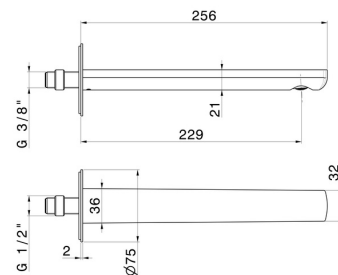

HAKA

72038.59.097

Wall spout for basin group with 1/2" connection - finish PVD Brushed Gold

L=229 mm

SAVE
WATER

PVD Brushed Gold

FEATURES

Material
Technology
Installation

Brass
Save Water
Wall mounted

TECHNICAL DRAWING

AR Preview
try it in your home

More Details
on our [website](#)

HAKA

72038.59.097

Wall spout for basin group with 1/2" connection - finish PVD Brushed Gold

AVAILABLE FINISHES