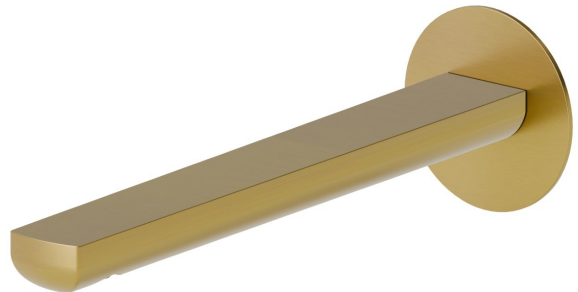

HAKA

72038.59.097

Wall spout for basin group with 1/2" connection - finish PVD Brushed Gold

L=229 mm

SAVE
WATER

PVD Brushed Gold

FEATURES

Material
Technology
Installation

Brass
Save Water
Wall mounted

TECHNICAL DRAWING

AR Preview
try it in your home

More Details
on our [website](#)

HAKA

72038.59.097

Wall spout for basin group with 1/2" connection - finish PVD Brushed Gold

AVAILABLE FINISHES

59.097

PVD Brushed Gold

01.014

finish Matt White

01.093

finish Matt Black

21.018

finish Chrome