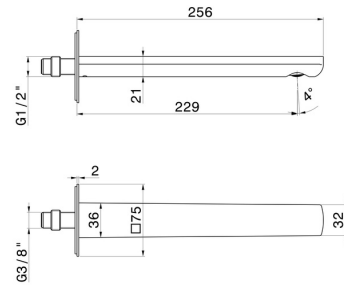

## 72039.01.014

Wall spout for basin group with 1/2" connection - finish Matt White

L=229 mm. Ø75

### TECHNICAL DRAWING

**HAKA**

**72039.01.014**

Wall spout for basin group with 1/2" connection - finish Matt White

**AVAILABLE FINISHES**

---

**01.014**

Matt White