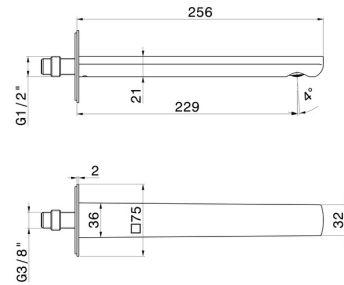

HAKA

72039.01.093

Wall spout for basin group with 1/2" connection - finish Matt Black

L=229 mm. Ø75

FEATURES

Material	Brass
Technology	Save Water
Installation	Wall mounted

TECHNICAL DRAWING

HAKA

72039.01.093

Wall spout for basin group with 1/2" connection - finish Matt Black

AVAILABLE FINISHES

01.093

Matt Black

01.014

finish Matt White

21.018