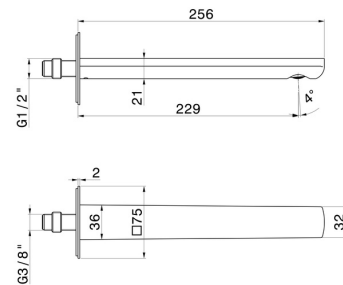

HAKA

72039.21.018

Wall spout for basin group with 1/2" connection - finish Chrome

L=229 mm. Ø75

Chrome

FEATURES

Material

Brass

Technology

Save Water

Installation

Wall mounted

TECHNICAL DRAWING

HAKA

72039.21.018

Wall spout for basin group with 1/2" connection - finish Chrome