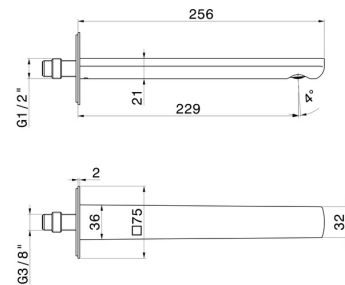

HAKA

72039.59.064

Wall spout for basin group with 1/2" connection - finish PVD Brushed Gun Metal

L=229 mm. Ø75

PVD Brushed Gun Metal

FEATURES

Material	Brass
Technology	Save Water
Installation	Wall mounted

TECHNICAL DRAWING

HAKA

72039.59.064

Wall spout for basin group with 1/2" connection - finish PVD Brushed Gun Metal

AVAILABLE FINISHES

59.064

PVD Brushed Gun Metal

01.014

finish Matt White

59.097

finish PVD Brushed Gold