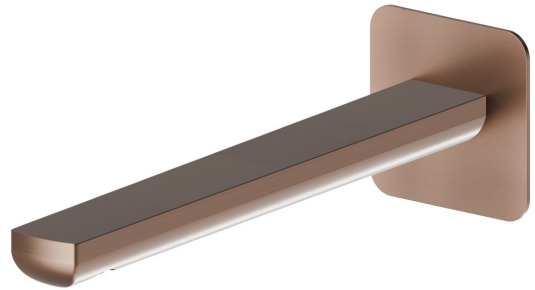

# HAKA

**72039.59.067**

Wall spout for basin group with 1/2" connection - finish PVD Brushed Copper Bronze

L=229 mm. Ø75

PVD Brushed Copper Bronze

## FEATURES

Material	<b>Brass</b>
Technology	<b>Save Water</b>
Installation	<b>Wall mounted</b>

## TECHNICAL DRAWING

**HAKA**

**72039.59.067**

Wall spout for basin group with 1/2" connection - finish PVD Brushed Copper Bronze

**AVAILABLE FINISHES**

---

**59.067**

PVD Brushed Copper Bronze

**01.014**

finish Matt White

**01.093**

finish Matt Black

**21.018**

finish Chrome

**59.064**

finish PVD Brushed Gun Metal