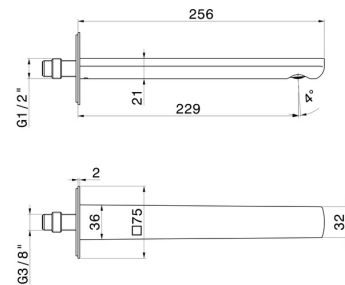

# HAKA

**72039.59.067**

Wall spout for basin group with 1/2" connection - finish PVD Brushed Copper Bronze

L=229 mm. Ø75

PVD Brushed Copper Bronze

## TECHNICAL DRAWING

**HAKA**

**72039.59.067**

Wall spout for basin group with 1/2" connection - finish PVD Brushed Copper Bronze

**AVAILABLE FINISHES**

---

**59.067**

PVD Brushed Copper Bronze