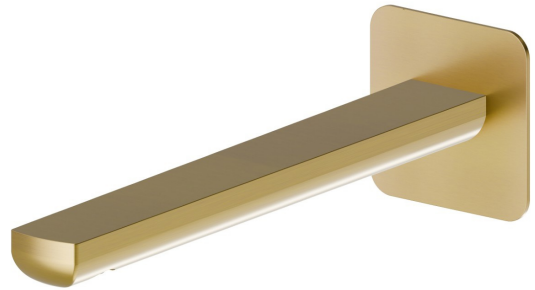

# HAKA

**72039.59.097**

Wall spout for basin group with 1/2" connection - finish PVD Brushed Gold

L=229 mm. Ø75

PVD Brushed Gold

## TECHNICAL DRAWING

**AR Preview**  
try it in your home

**More Details**  
on our [website](#)

**HAKA**

**72039.59.097**

Wall spout for basin group with 1/2" connection - finish PVD Brushed Gold

**AVAILABLE FINISHES**

---

**59.097**

PVD Brushed Gold

**01.014**

finish Matt White

**01.093**

finish Matt Black

**21.018**