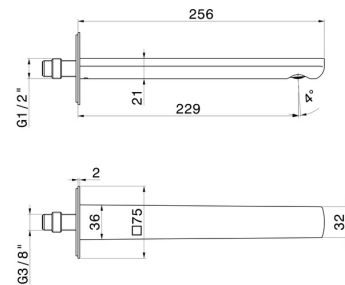

TECHNICAL DRAWING

AR Preview
try it in your home

More Details
on our [website](#)