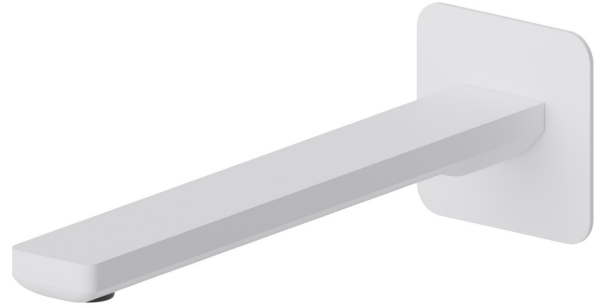

# B-EASY

**72638.01.014**

Wall spout for basin group with 1/2" connection - finish Matt White

L=230 mm

SAVE WATER

## FEATURES

Material	<b>Brass</b>
Technology	<b>Save Water</b>
Installation	<b>Wall mounted</b>
Hole type	<b>Single hole</b>

## TECHNICAL DRAWING

AR Preview  
try it in your home

More Details  
on our [website](#)

**B-EASY**

**72638.01.014**

Wall spout for basin group with 1/2" connection - finish Matt White

**AVAILABLE FINISHES**