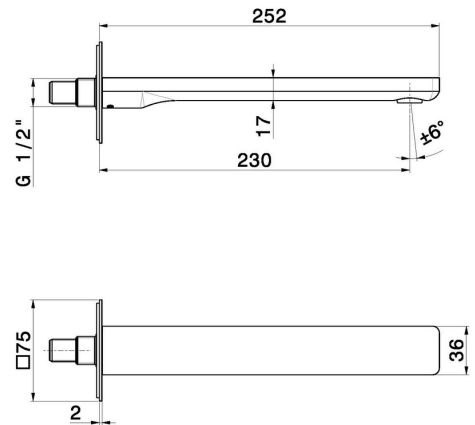

# B-EASY

**72638.01.014**

Wall spout for basin group with 1/2" connection - finish Matt White

L=230 mm

SAVE WATER

## FEATURES

Material	<b>Brass</b>
Technology	<b>Save Water</b>
Installation	<b>Wall mounted</b>
Hole type	<b>Single hole</b>

## TECHNICAL DRAWING

AR Preview  
try it in your home

More Details  
on our [website](#)

**B-EASY**

**72638.01.014**

Wall spout for basin group with 1/2" connection - finish Matt White

**AVAILABLE FINISHES**