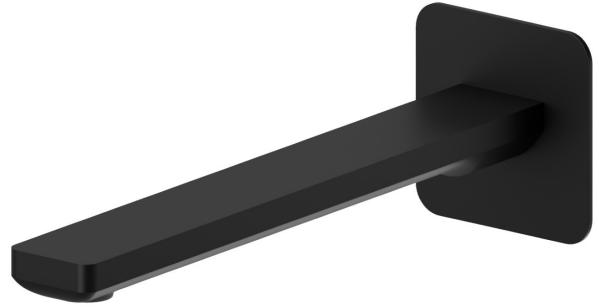

# B-EASY

**72638.01.093**

Wall spout for basin group with 1/2" connection - finish Matt Black

L=230 mm

SAVE WATER

Matt Black

## FEATURES

Material	<b>Brass</b>
Technology	<b>Save Water</b>
Installation	<b>Wall mounted</b>
Hole type	<b>Single hole</b>

## TECHNICAL DRAWING

AR Preview  
try it in your home

More Details  
on our [website](#)

**B-EASY**

**72638.01.093**

Wall spout for basin group with 1/2" connection - finish Matt Black

**AVAILABLE FINISHES**