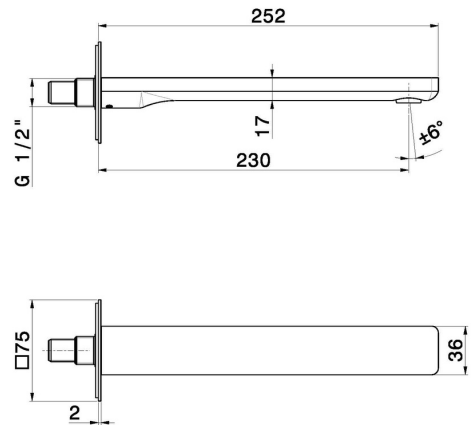

# B-EASY

**72638.01.093**

Wall spout for basin group with 1/2" connection - finish Matt Black

L=230 mm

SAVE WATER

Matt Black

## FEATURES

Material	<b>Brass</b>
Technology	<b>Save Water</b>
Installation	<b>Wall mounted</b>
Hole type	<b>Single hole</b>

## TECHNICAL DRAWING

AR Preview  
try it in your home

More Details  
on our [website](#)

**B-EASY**

**72638.01.093**

Wall spout for basin group with 1/2" connection - finish Matt Black

**AVAILABLE FINISHES**