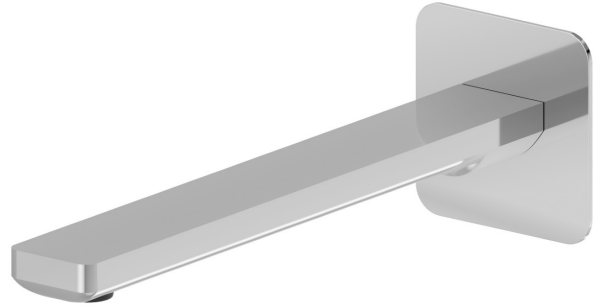

B-EASY

72638.21.018

Wall spout for basin group with 1/2" connection - finish
Chrome

L=230 mm

FEATURES

Material	Brass
Technology	Save Water
Installation	Wall mounted
Hole type	Single hole

TECHNICAL DRAWING

 **AR Preview**
try it in your home

More Details
on our [website](#)

B-EASY

72638.21.018

Wall spout for basin group with 1/2" connection - finish Chrome

AVAILABLE FINISHES

21.018

Chrome

01.014