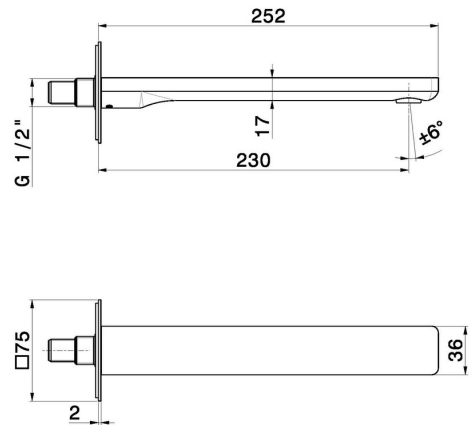

B-EASY

72638.21.018

Wall spout for basin group with 1/2" connection - finish
Chrome

L=230 mm

FEATURES

Material	Brass
Technology	Save Water
Installation	Wall mounted
Hole type	Single hole

TECHNICAL DRAWING

 **AR Preview**
try it in your home

More Details
on our [website](#)

B-EASY

72638.21.018

Wall spout for basin group with 1/2" connection - finish Chrome

AVAILABLE FINISHES

21.018

Chrome

01.014