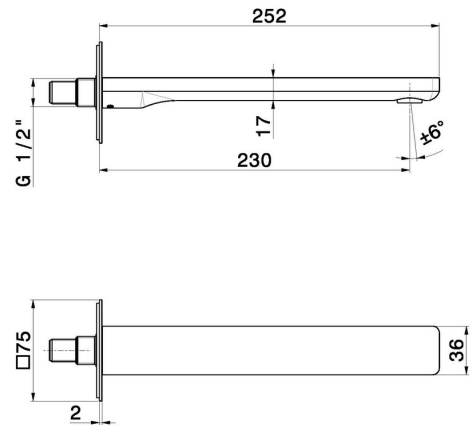

# B-EASY

**72638.M0.070**

Wall spout for basin group with 1/2" connection - finish  
Titanium Satin

L=230 mm

## FEATURES

- |              |                     |
|--------------|---------------------|
| Material     | <b>Brass</b>        |
| Technology   | <b>Save Water</b>   |
| Installation | <b>Wall mounted</b> |
| Hole type    | <b>Single hole</b>  |

## TECHNICAL DRAWING

 **AR Preview**  
try it in your home

**More Details**  
on our [website](#)

**B-EASY**

**72638.M0.070**

Wall spout for basin group with 1/2" connection - finish Titanium Satin

**AVAILABLE FINISHES**