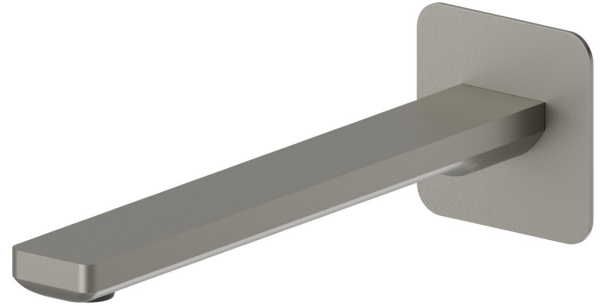

# B-EASY

**72638.M0.070**

Wall spout for basin group with 1/2" connection - finish  
Titanium Satin

L=230 mm

## FEATURES

- |              |                     |
|--------------|---------------------|
| Material     | <b>Brass</b>        |
| Technology   | <b>Save Water</b>   |
| Installation | <b>Wall mounted</b> |
| Hole type    | <b>Single hole</b>  |

## TECHNICAL DRAWING

 **AR Preview**  
try it in your home

**More Details**  
on our [website](#)

**B-EASY**

**72638.M0.070**

Wall spout for basin group with 1/2" connection - finish Titanium Satin

**AVAILABLE FINISHES**